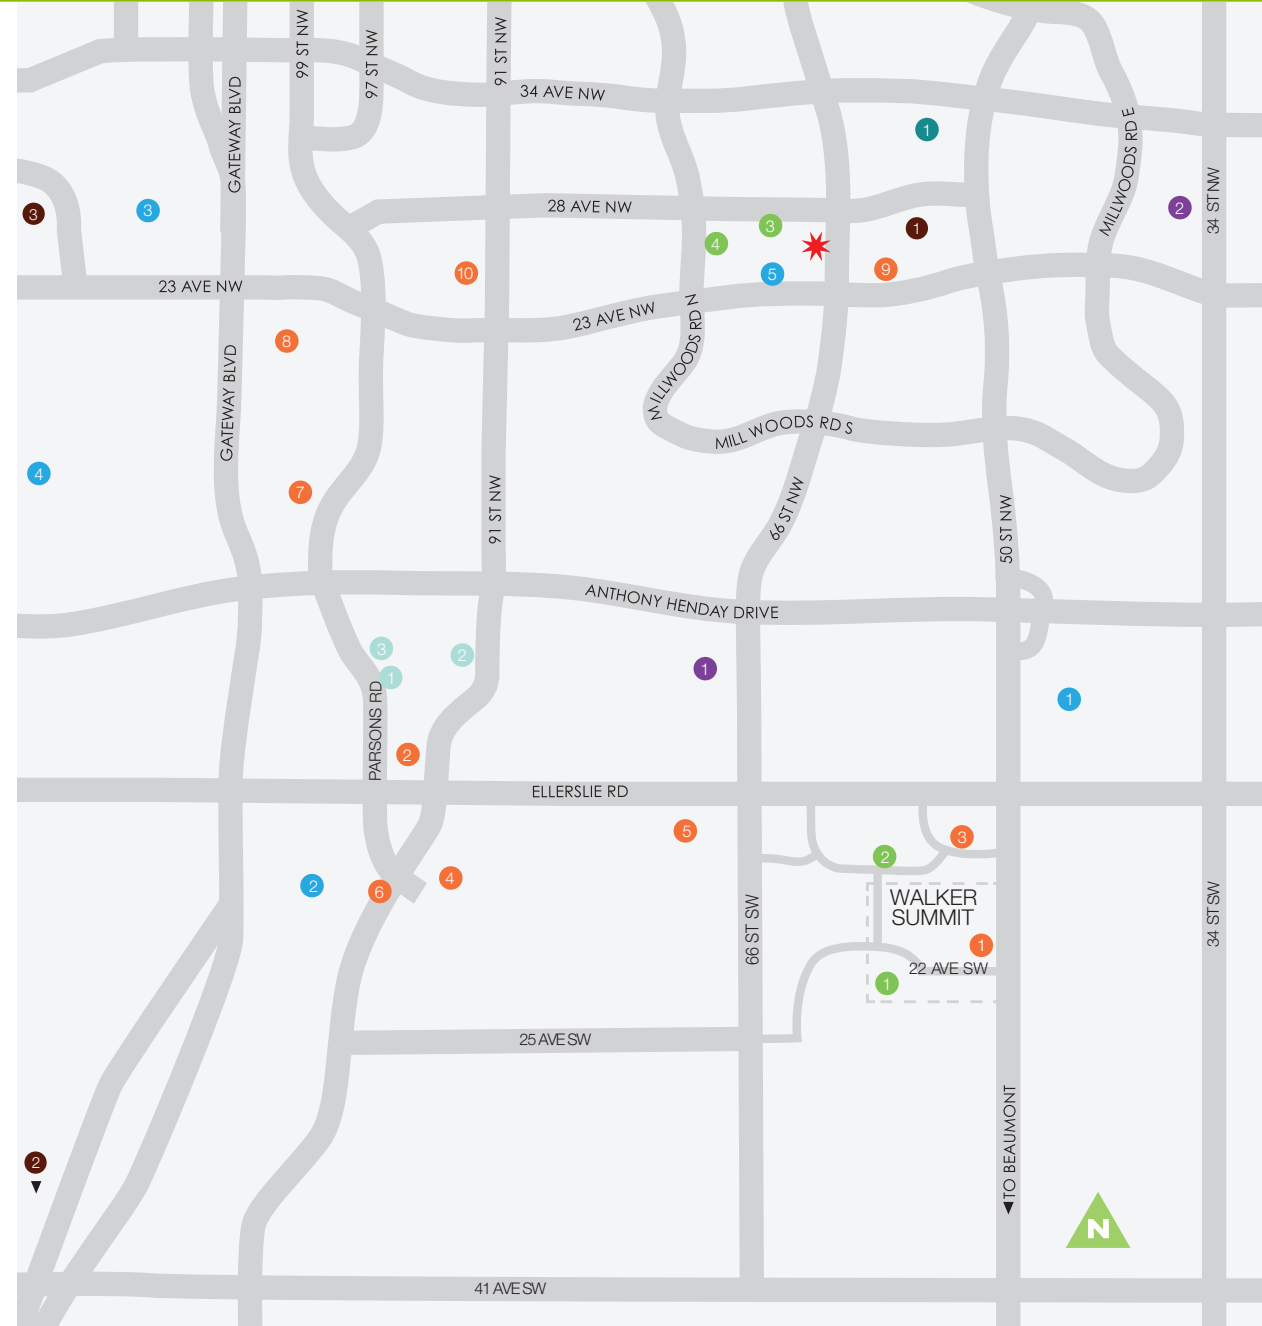

- 1 Walker Lake Plaza
  Coming soon!
- 2 Ellerslie Landing
  - Canadian Brewhouse
  - COBS Bread
  - Ellerslie Dental Clinic
  - KFC
  - Rexall
  - Second Cup
  - Scotia Bank
  - UPS
  - Wok Box
- 3 Harvest Pointe Shopping Centre
  - A&W
  - COBS Bread
  - Daycare
  - DQ
  - Edo
  - Great Clips
  - HR Block
  - Petro Canada
  - RBC
  - Servus
  - Shoppers Drug Mart
  - Sobeyes
  - Starbuck's
  - Subway
  - TD Bank
  - Tiffin India's Fresh Kitchen
  - Walmart
- 4 Market at Summerside
  - BMO
  - Save On Foods
  - Scotia Bank
  - Shoppers Drug Mart
  - Summers Medical Clinic

- 5 Summerside Plaza
  - 7 Eleven
  - Anytime Fitness
  - ATB
  - Brewster's
  - Good Earth Coffee House
  - Jack's Pizza Café
  - Mac's
  - Mucho Burrito
  - Summerside Dental
  - Summerside Grill
  - Summerside Vet Hospital
  - Wok N' Go
- 6 RONA
- 7 IKEA
- 8 South Edmonton Common
- 9 Mill Woods Town Centre
- 10 Costco

CONVENIENCES | GAS STATIONS

- 1 Summerside Registry
- 2 Page the Cleaner
- 3 Hughes Car Wash

RECREATION

- 1 Ivor Dent Sports Park
- 2 Phoenix Gymnastics Centre
- 3 Southwest Muslim Community Centre
- 4 William Lutsky YMCA Family Community Centre
- 5 Mill Woods Recreation Centre

TRANSPORTATION

- 1 Mill Woods Transit Centre
- 2 Edmonton International Airport
- 3 Century Park Transit Centre

SCHOOLS

- 1 Shauna May Seneca School K-9*
- 2 Corpus Christi Catholic School Pre-K-9*
- 3 Holy Trinity Catholic School Grade 10-12*
- 4 J.Percy Page Public School Grade 10-12*

HOSPITALS

- 1 Grey Nuns Hospital

SPIRITUAL

- 1 Jamia Riyadhul Jannah Mosque
- 2 Corpus Christi Roman Catholic Church

* Fire Station

*Designated Schools
This plan is for marketing purposes only, and is subject to errors and omissions. August 2019.